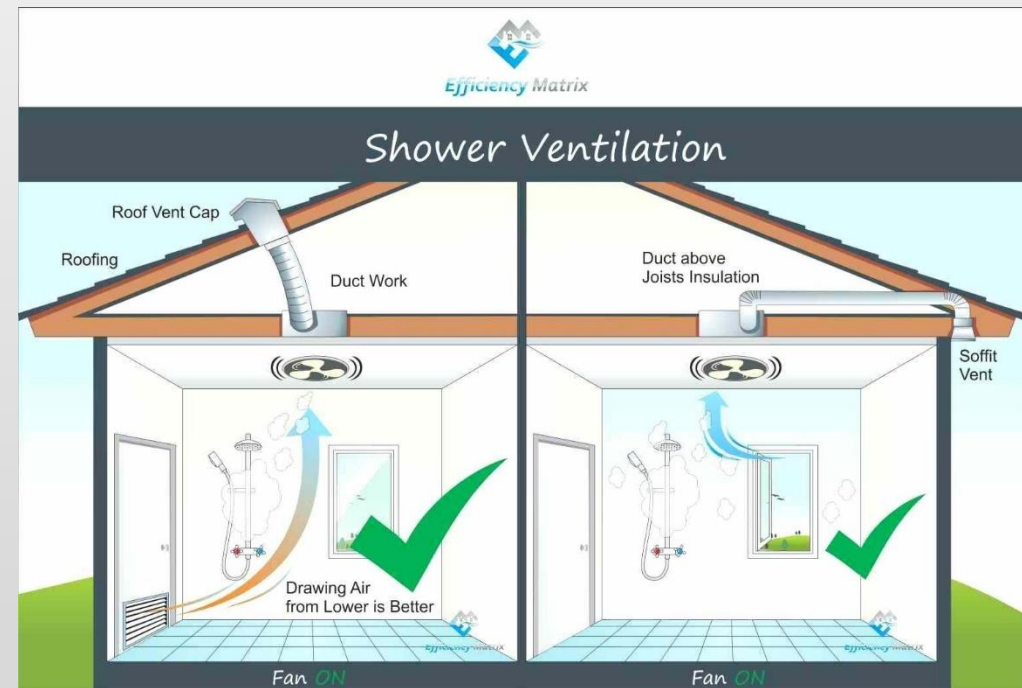

Supply (INCOMING) air in each room goes through an ionization system

AIAM's Atmos Air bi-polar ionization system makes air that actually cleans the air in each room.

It cleans the air like nature does, with ions and no side effects.

MERV 13 air filters remove particulates to the size of 1 micron – bacteria, droplets, and viruses - from the return air.

MERV Rating			
1-4	5-8	9-12	13-16
Typical particles trapped by filter			
<ul style="list-style-type: none"> • Pollen • Dust mites • Standing dust • Spray paint dust • Carpet fibers 	<ul style="list-style-type: none"> • Pollen • Dust mites • Standing dust • Spray paint dust • Carpet fibers • Mold spores • Hair spray • Fabric Protector • Cement Dust 	<ul style="list-style-type: none"> • Pollen • Dust mites • Standing dust • Spray paint dust • Carpet fibers • Mold spores • Hair spray • Fabric Protector • Cement Dust • Humidifier dust • Lead dust • Auto emissions • Milled flour 	<ul style="list-style-type: none"> • Pollen • Dust mites • Standing dust • Spray paint dust • Carpet fibers • Mold spores • Hair spray • Fabric Protector • Cement Dust • Humidifier dust • Lead dust • Auto emissions • Milled flour • Bacteria • Most tobacco smoke • Proplet nuclei (sneeze)

AIAM indoor air quality

AIAM MERV13 filters take out small airborne particles to 1 micron.

Respiratory droplets are generally larger than 1 micron.

AIAM has 10 building air changes per hour.

AIAM clinic and bathrooms have an additional 8 room air changes per hour provided by exhaust fans.

AIAM's engineering controls make our building air safer

AIAM's Heating Venting Air Conditioning system overview.

People breath and the exhaust fans pull some of that breath out of the building.

Exhaust fans in bathrooms and patient treatment rooms remove additional air from AIAM.