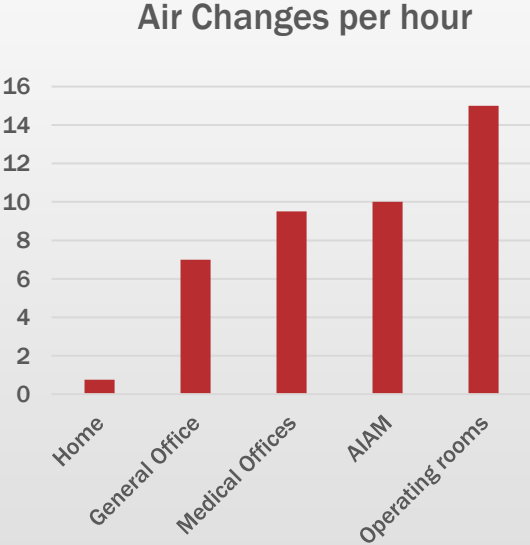

MERV 13 air filters remove particulates to the size of 1 micron – bacteria, droplets, and viruses - from the return air.

MERV Rating			
1-4	5-8	9-12	13-16
Typical particles trapped by filter			
<ul style="list-style-type: none"> • Pollen • Dust mites • Standing dust • Spray paint dust • Carpet fibers 	<ul style="list-style-type: none"> • Pollen • Dust mites • Standing dust • Spray paint dust • Carpet fibers • Mold spores • Hair spray • Fabric Protector • Cement Dust 	<ul style="list-style-type: none"> • Pollen • Dust mites • Standing dust • Spray paint dust • Carpet fibers • Mold spores • Hair spray • Fabric Protector • Cement Dust • Humidifier dust • Lead dust • Auto emissions • Milled flour 	<ul style="list-style-type: none"> • Pollen • Dust mites • Standing dust • Spray paint dust • Carpet fibers • Mold spores • Hair spray • Fabric Protector • Cement Dust • Humidifier dust • Lead dust • Auto emissions • Milled flour • Bacteria • Most tobacco smoke • Proplet nuclei (sneeze)

AIAM indoor air quality

AIAM MERV13 filters take out small airborne particles to 1 micron.

Respiratory droplets are generally larger than 1 micron.

AIAM has 10 building air changes per hour.

AIAM clinic and bathrooms have an additional 8 room air changes per hour provided by exhaust fans.

AIAM's engineering controls make our building air safer

AIAM's Heating Venting Air Conditioning system overview.

People breath and the exhaust fans pull some of that breath out of the building.

Exhaust fans in bathrooms and patient treatment rooms remove additional air from AIAM.