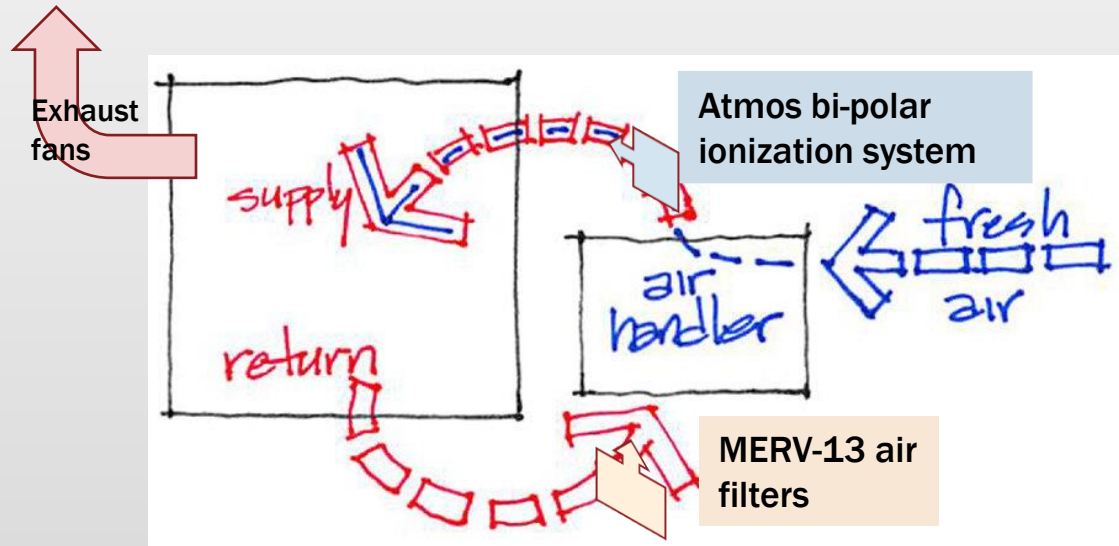

MERV 13 air filters remove particulates to the size of 1 micron – bacteria, droplets, and viruses - from the return air.

MERV Rating			
1-4	5-8	9-12	13-16
Typical particles trapped by filter			
<ul style="list-style-type: none"> • Pollen • Dust mites • Standing dust • Spray paint dust • Carpet fibers 	<ul style="list-style-type: none"> • Pollen • Dust mites • Standing dust • Spray paint dust • Carpet fibers • Mold spores • Hair spray • Fabric Protector • Cement Dust 	<ul style="list-style-type: none"> • Pollen • Dust mites • Standing dust • Spray paint dust • Carpet fibers • Mold spores • Hair spray • Fabric Protector • Cement Dust • Humidifier dust • Lead dust • Auto emissions • Milled flour 	<ul style="list-style-type: none"> • Pollen • Dust mites • Standing dust • Spray paint dust • Carpet fibers • Mold spores • Hair spray • Fabric Protector • Cement Dust • Humidifier dust • Lead dust • Auto emissions • Milled flour • Bacteria • Most tobacco smoke • Proplet nuclei (sneeze)

AIAM indoor air quality

AIAM MERV13 filters take out small airborne particles to 1 micron.

Respiratory droplets are generally larger than 1 micron.

AIAM has 10 building air changes per hour.

AIAM clinic and bathrooms have an additional 8 room air changes per hour provided by exhaust fans.

AIAM's engineering controls make our building air safer

AIAM's Heating Venting Air Conditioning system overview.

People breath and the exhaust fans pull some of that breath out of the building.

Exhaust fans in bathrooms and patient treatment rooms remove additional air from AIAM.