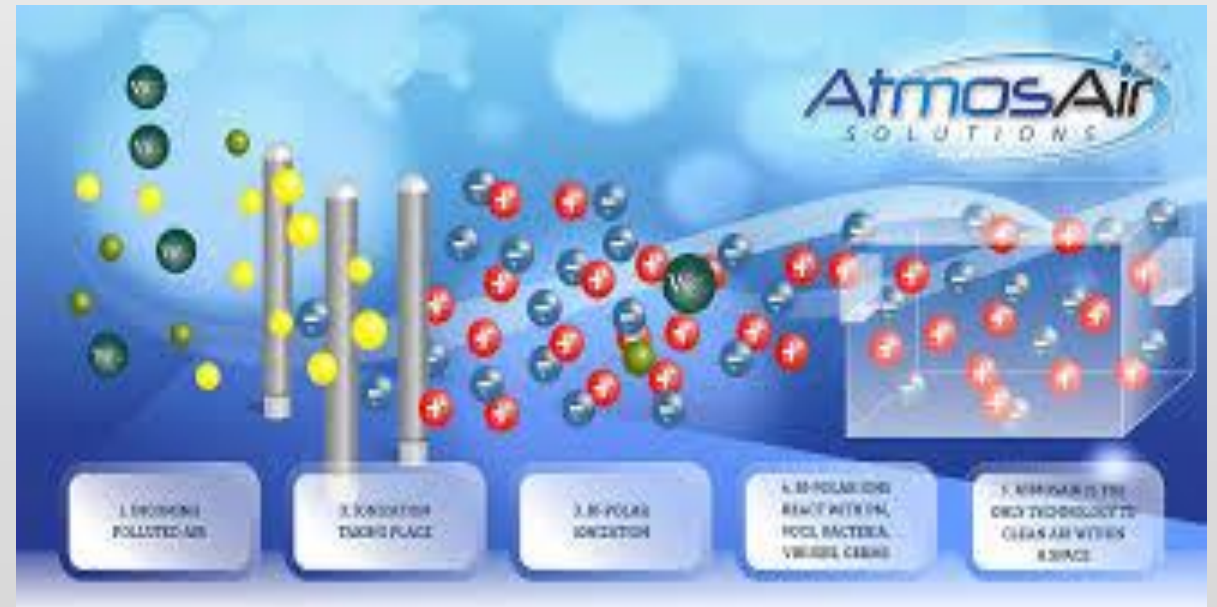

Air Handlers – AIAM has huge commercial air handlers.

- AIAM's air handlers are programmed at the maximum speed. **This completely changes the air in our building every six minutes.**
- AIAM's air handlers pull in a maximum volume of fresh air and put out that same amount of return air from each room.
- AIAM's air handlers are regularly cleaned and maintained.

Supply (INCOMING) air in each room goes through an ionization system

AIAM's Atmos Air bi-polar ionization system makes air that actually cleans the air in each room.

It cleans the air like nature does, with ions and no side effects.

AIAM's engineering controls make our building air safer.

AIAM's Heating Venting Air Conditioning system overview.

Atmos bi-polar ionization system cleans the supply air

- Reduced dust and mold particles. Bipolar ions that bond with contaminants gain size and mass and drop to the floor, or return to the filter, making them easily cleaned from the air we breathe.
- Reduced odors. Bipolar ions break down odors at their source and eliminate them — no masking or diluting!
- Reduced VOCs (Volatile Organic Compounds). Bipolar ions break down toxic gasses and compounds from dangerous chemicals such as cleaning products, pesticides, paints, solvents, mold, mildew and more.
- Reduced bacteria and viruses. Because bipolar ions negatively affect the DNA of bacteria and viruses, AIAM protects the AIAM family from illness and disease within the AIAM Building.