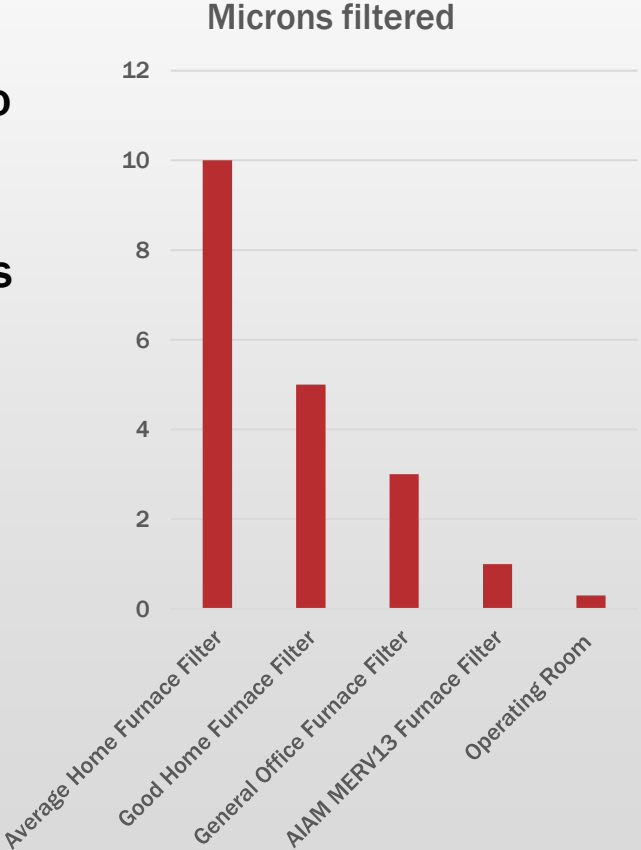

AIAM indoor air quality

AIAM MERV13 filters take out small airborne particles to 1 micron.

Respiratory droplets are generally larger than 1 micron.